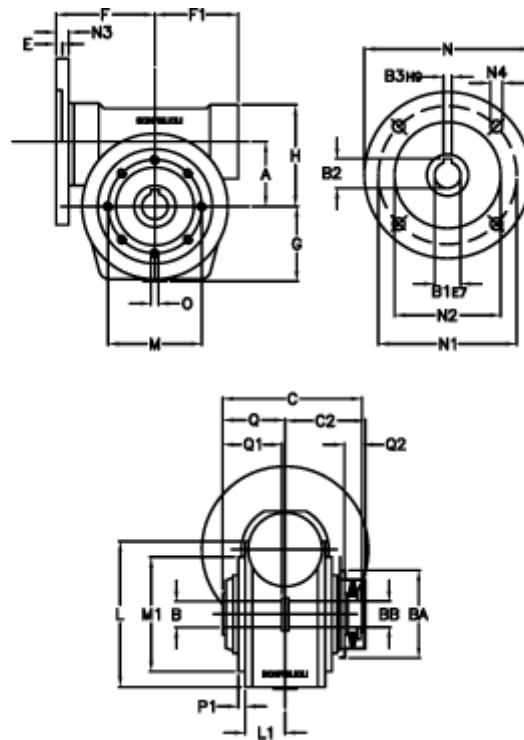

Article number: 390204402872336

Description: Worm Gear with Torque Limiter
VF 44-L2-P-28-P63B14

Measures

a = 44.60	C2 = 48	L1 = 35.0	O = M6x8
B = 18	Description = VF 44P-xx-63B14	m = 65	P1 = 2.0
B1 E7 = 11	E = 2.0	M1 = 50	Q = 32.0
B2 = 12.8	F = 65	N = 90	Q1 = 32
B3 H9 = 4	F1 = 54	N1 = 75	Q2 = 12
BA = 40	g = 51	N2 = 60	
BB H7 = 11	H = 71.0	N3 = 8.0	
C = 79	L = 80.0	N4 = 5,5	